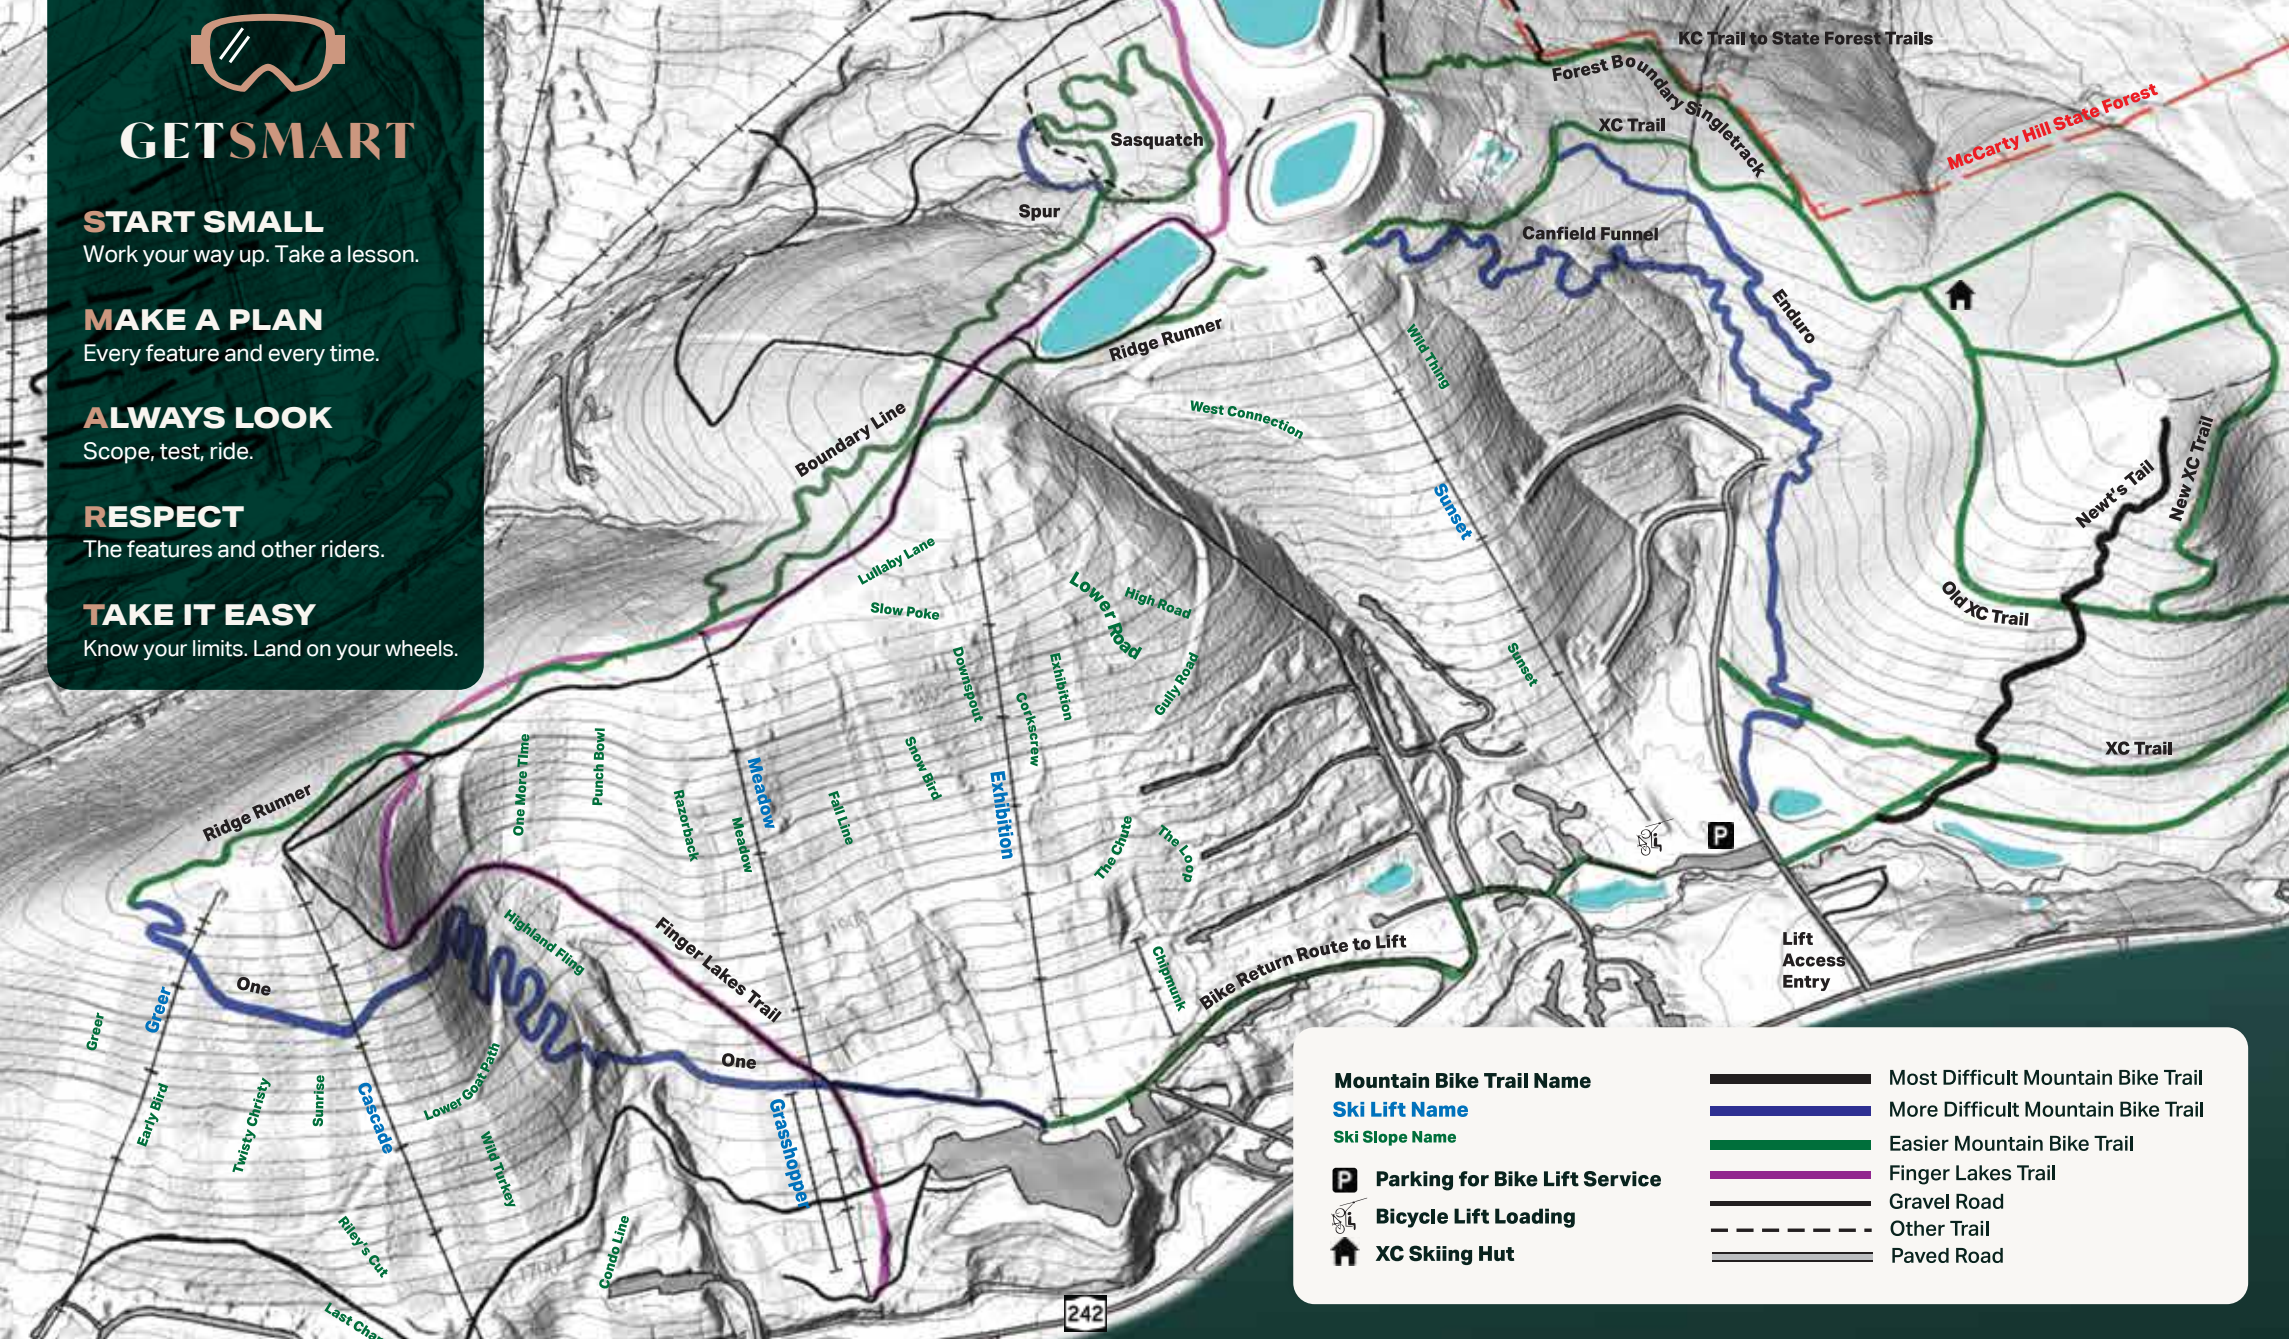

The features and other riders.

TAKE IT EASY

Know your limits. Land on your wheels.

Mountain Bike Trail Name		Most Difficult Mountain Bike Trail
Ski Lift Name		More Difficult Mountain Bike Trail
Ski Slope Name		Easier Mountain Bike Trail
		Finger Lakes Trail
		Gravel Road
		Other Trail
		Paved Road

TECHNICAL & FREE RIDE TERRAIN:

	EASIER		EASIER
	MORE DIFFICULT		MORE DIFFICULT
	MOST DIFFICULT		MOST DIFFICULT
	EXTREMELY DIFFICULT		EXTREMELY DIFFICULT

PATROL & FIRST AID
In the event of an emergency call **911**.

--	--	--	--	--	--

WINTER & SUMMER

HOLIMONT Trail Maps

Hours of Operation

General Public & Members
 MON - FRI (Winter) 9:30am - 4:20pm
 Christmas week is open to members and invited guests ONLY.

Members & Invited Guests
 SAT & SUN (Winter) 8:30am - 4:20pm