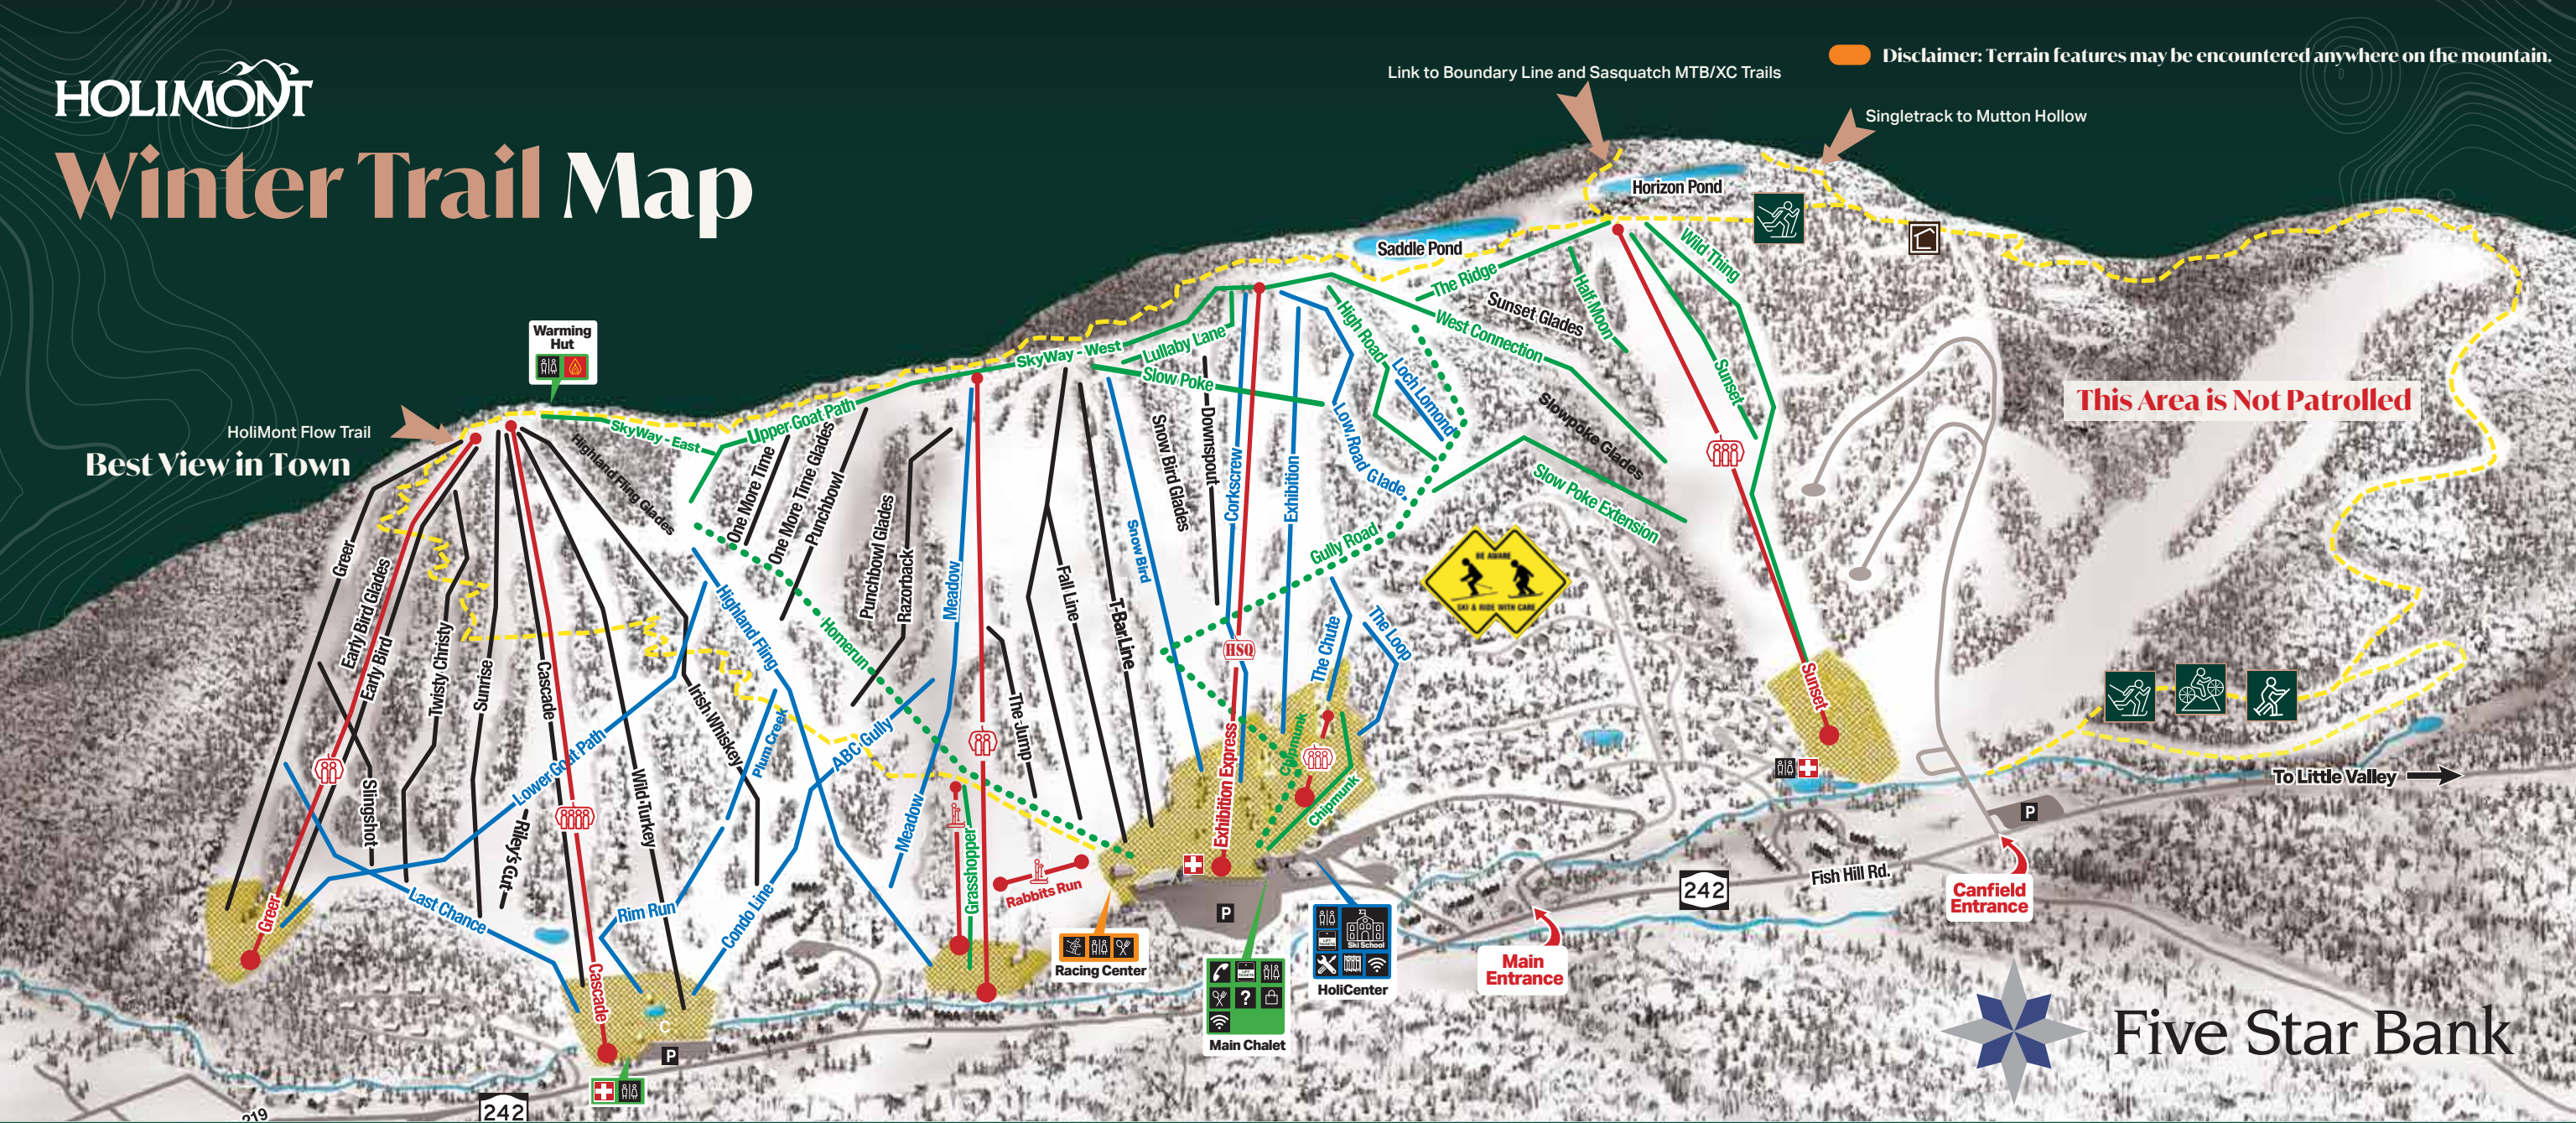

The features and other riders.

TAKE IT EASY

Know your limits. Land on your wheels.

Mountain Bike Trail Name		Most Difficult Mountain Bike Trail
Ski Lift Name		More Difficult Mountain Bike Trail
Ski Slope Name		Easier Mountain Bike Trail
		Finger Lakes Trail
		Gravel Road
		Other Trail
		Paved Road

--	--	--	--	--	--

WINTER & SUMMER

HOLIMONT Trail Maps

Hours of Operation

General Public & Members
 MON - FRI (Winter) 9:30am - 4:20pm
 Christmas week is open to members and invited guests ONLY.

Members & Invited Guests
 SAT & SUN (Winter) 8:30am - 4:20pm

Off-Season Office Hours
 MON - FRI 7:00am - 5:00pm

HOLIMONT.COM
 716.699.2320
 @HOLIMONT

Winter Trail Map

Disclaimer: Terrain features may be encountered anywhere on the mountain.

HoliMont Flow Trail
Best View in Town