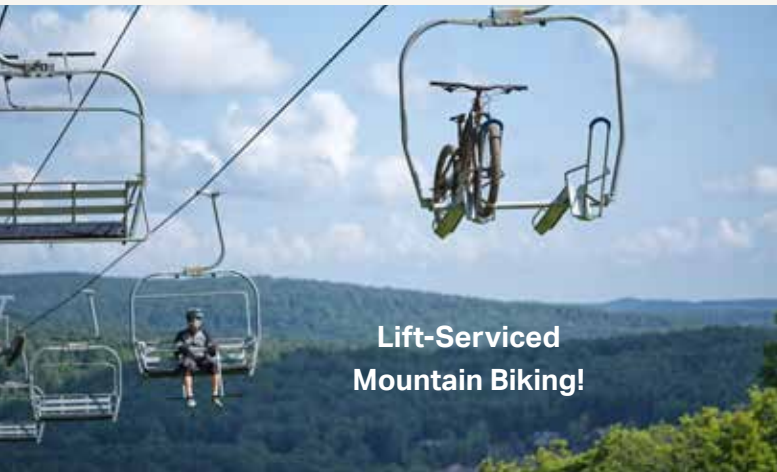

BIKE PARK

Summer Lift Tickets

- Daily Lift Access
- Pre-Season Pass
- In-Season Pass
- Pre-Season Junior Season Pass
- In-Season Junior Season Pass
- Scenic Chairlift Rides

Summer lift tickets are priced for the public only. One of the benefits to membership is that you always have access!

*Season Pass Holders will receive 50% discount on Paddlesports Rentals.

Lift-Serviced Mountain Biking!

Adventure awaits

Link to 35+ miles of trail system in State Forest, Finger Lakes Trail, and IMBA Epic! The IMBA EPICS designation denotes a true, backcountry riding experience. Ellicottville Loop Epic is 30+ miles of eastern singletrack.

WE OFFER

Dry Camping, Paddle Boards, Kayaks, Disc Golf and More!

At HoliMont, our members can indulge in a wide array of exciting activities during the summer, including paddlesports, hiking, disc golf, swimming, and fishing. We also host many events throughout the summer, featuring live music and more!

PADDLE BOARDS & KAYAKS

Can be rented by the hour or daily.
Same hours as the Bike Park.

DRY CAMPING

Offered per night
or Thursday - Sunday.

DISC GOLF

Disc rentals on-site.
Stop by the ticket office for a map!